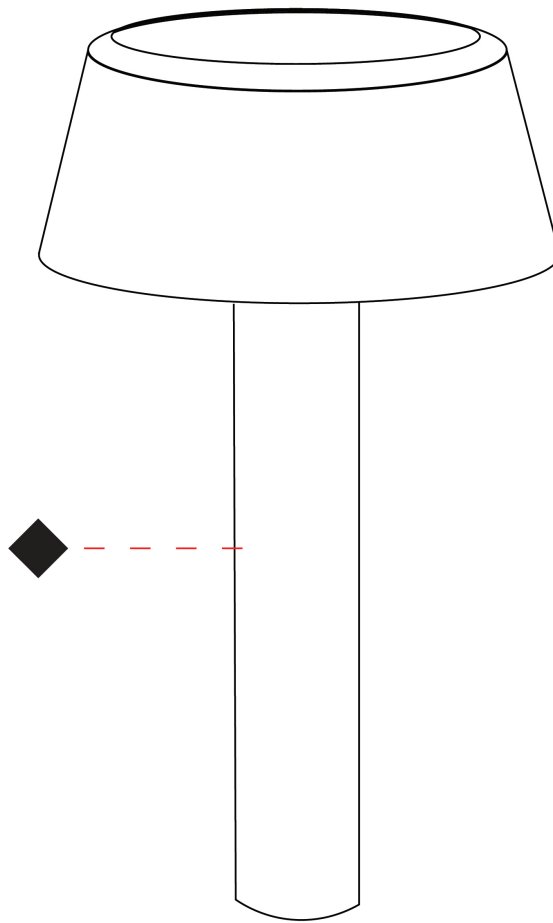

FONT POST

E9B277-

PROJECT

TYPE

SPECIFIER

QUANTITY

DATE

E