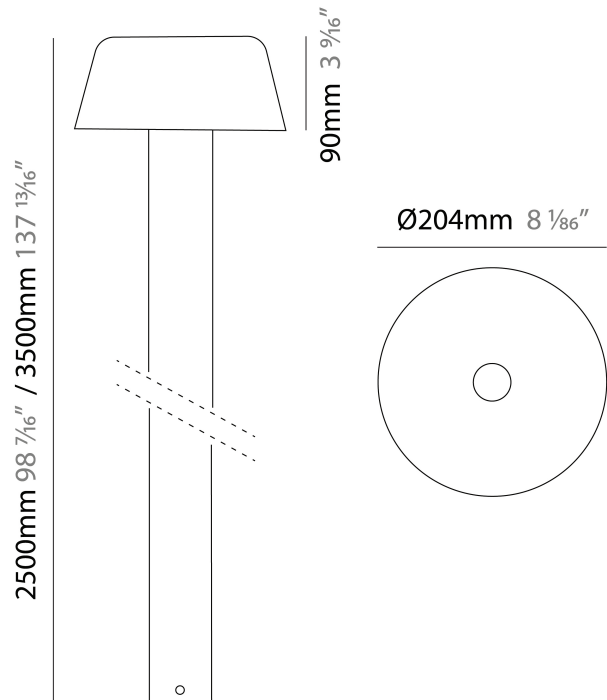

PROJECT
TYPE
SPECIFIER
QUANTITY
DATE

FONT POST

E9B284-

base number	Color	Finish
	Temperature	Options

1. To build a product code in our configurator select the specify button on the base model # product page
2. To build a manual product code on this datasheet choose from the options listed below in blue font and add the suffix to the base model #

GENERAL

Series: Font
Brand: Platek
Division: Exterior
Mounting Type: Post
Subcategory: Bollard

PHYSICAL

Shape: Drum
Diameter (mm): 204
Diameter (in): 8 1/16
Height (mm): 90
Height (in): 3 9/16
Light Distribution: Direct
Screws: A4 stainless steel
Diffuser: Extra Clear Flat Tempered Glass - 12mm / 1/2" thick
Fixture Finish: BLK / WHI / GRY / COR / ANT / BRZ
Fixture Material: Metal

ELECTRICAL

Lamp Type: LED
Input Wattage (W): 22
Dimming: Tri-Mode (Non-Dimming and Phase Dimming (120Vac only) and 0-10V Dimming)
Driver Included: Yes
Driver Location: Integrated
Driver Type: Constant Current - Universal
Driver Class: Class 2
Input Voltage (V): 120 - 277
Constant Current (MA): 500
Upon Request: Dimming upon request

LED

Number of LEDs: 12
Color Temperature (°K): 2700 / 3000 / 4000
Max. Delivered Lumen (lm): 1880
Nominal Lumen (lm): 2000
CRI: >80 CRI
Lamp Life (hrs): 60000

OPTICAL

Optic°: Diffused
Beam Angle: 360

RATINGS AND CERTIFICATIONS

Certified By: Certified for North American Standards
IP rating: IP65
IK Rating: IK08
Upon Request: Higher Maximum Ambient Temperature