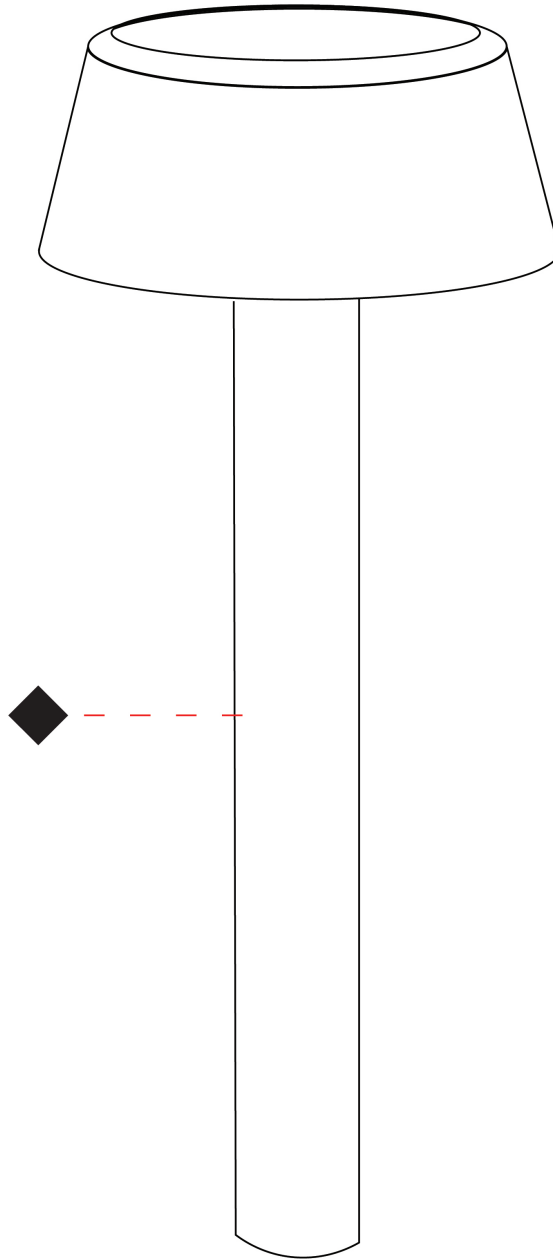

FONT POST

E9B279-

PROJECT

TYPE

SPECIFIER

QUANTITY

DATE

E