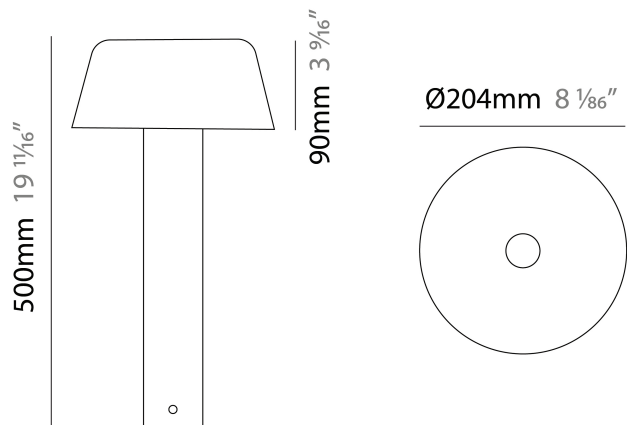

E9B277-

base number	Color	Finish
	Temperature	Options

1. To build a product code in our configurator select the specify button on the base model # product page
2. To build a manual product code on this datasheet choose from the options listed below in blue font and add the suffix to the base model #

GENERAL

Series: Font
Brand: Platek
Division: Exterior
Mounting Type: Post
Mounting Location: Above Ground
Subcategory: Bollard

PHYSICAL

Shape: Drum
Diameter (mm): 204
Diameter (in): 8 1/16
Height (mm): 500
Height (in): 19 11/16
Light Distribution: Direct
Screws: A4 stainless steel
Diffuser: Extra Clear Flat Tempered Glass - 12mm / 1/2" thick
Fixture Finish: BLK / WHI / GRY / COR / ANT / BRZ
Fixture Material: Metal

ELECTRICAL

Lamp Type: LED
Input Wattage (W): 8.3
Dimming: Tri-Mode (Non-Dimming and Phase Dimming (120Vac only) and 0-10V Dimming)
Driver Included: Yes
Driver Location: Integrated
Driver Type: Constant Current - Universal
Driver Class: Class 2
Input Voltage (V): 120 - 277
Constant Current (MA): 500
Upon Request: Dimming upon request

LED

Number of LEDs: 4
Color Temperature (°K): 2700 / 3000 / 4000
Max. Delivered Lumen (lm): 530 / 520 / 540
Nominal Lumen (lm): 820 / 820 / 860
CRI: >80 CRI
Lamp Life (hrs): 60000

OPTICAL

Optic°: Street
Beam Angle: 180

RATINGS AND CERTIFICATIONS

Certified By: Certified for North American Standards
IP rating: IP65
IK Rating: IK08
Upon Request: Higher Maximum Ambient Temperature