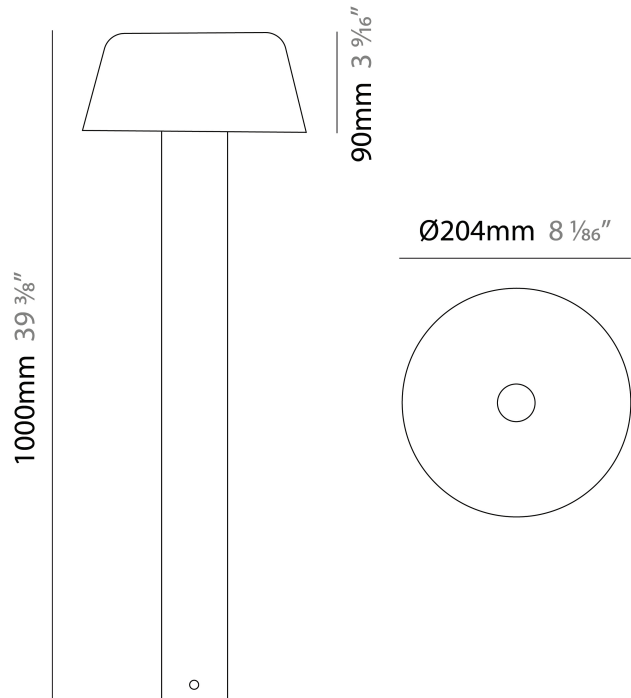

1. To build a product code in our configurator select the specify button on the base model # product page
2. To build a manual product code on this datasheet choose from the options listed below in blue font and add the suffix to the base model #

GENERAL

Series: Font
Brand: Platek
Division: Exterior
Mounting Type: Post
Mounting Location: Above Ground
Subcategory: Bollard

PHYSICAL

Shape: Drum
Diameter (mm): 204
Diameter (in): 8 1/8
Height (mm): 500
Height (in): 19 11/16
Light Distribution: Direct
Screws: A4 stainless steel
Diffuser: Extra Clear Flat Tempered Glass - 12mm / 1/2" thick
Fixture Finish: [BLK](#) / [WHI](#) / [GRY](#) / [COR](#) / [ANT](#) / [BRZ](#)
Fixture Material: Metal

ELECTRICAL

Lamp Type: LED
Input Wattage (W): 13.5
Total Output Wattage (W): 11.7
Dimming: Tri-Mode (Non-Dimming and Phase Dimming (120Vac only) and 0-10V Dimming)
Driver Included: Yes
Driver Location: Integrated
Driver Type: Constant Current - Universal
Driver Class: Class 2
Input Voltage (V): 120 - 277
Constant Current (MA): 350

LED

Number of LEDs: 4
Color Temperature (°K): [2700](#) / [3000](#) / [4000](#)
Max. Delivered Lumen (lm): 1055 / 1055 / 1110
Nominal Lumen (lm): 1680 / 1680 / 1740
CRI: >80 CRI
Lamp Life (hrs): 60000

OPTICAL

Optic: Diffused
Beam Angle: 360

RATINGS AND CERTIFICATIONS

Certified By: Certified for North American Standards
IP rating: IP65
IK Rating: IK08
Upon Request: Higher Maximum Ambient Temperature