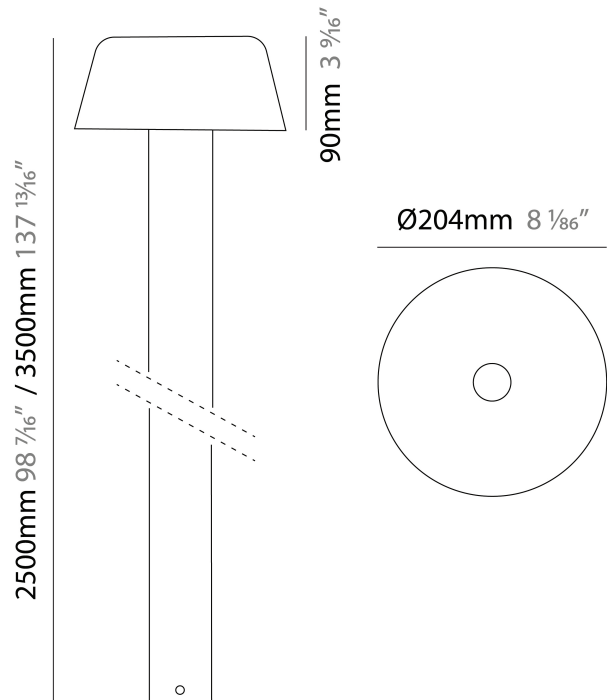

PROJECT
TYPE
SPECIFIER
QUANTITY
DATE

FONT POST

E9B281-

base number	Color	Finish
	Temperature	Options

1. To build a product code in our configurator select the specify button on the base model # product page
2. To build a manual product code on this datasheet choose from the options listed below in blue font and add the suffix to the base model #

GENERAL

Series: Font
Brand: Platek
Division: Exterior
Mounting Type: Post
Subcategory: Bollard

PHYSICAL

Shape: Drum
Diameter (mm): 204
Diameter (in): 8 1/16
Height (mm): 90
Height (in): 3 9/16
Light Distribution: Direct
Screws: A4 stainless steel
Diffuser: Extra Clear Flat Tempered Glass - 12mm / 1/2" thick
Fixture Finish: BLK / WHI / GRY / COR / ANT / BRZ
Fixture Material: Metal

ELECTRICAL

Lamp Type: LED
Input Wattage (W): 10.5
Dimming: Tri-Mode (Non-Dimming and Phase Dimming (120Vac only) and 0-10V Dimming)
Driver Included: Yes
Driver Location: Integrated
Driver Type: Constant Current - Universal
Driver Class: Class 2
Input Voltage (V): 120 - 277
Constant Current (MA): 700
Upon Request: Dimming upon request

LED

Number of LEDs: 4
Color Temperature (°K): 2700 / 3000 / 4000
Max. Delivered Lumen (lm): 630
Nominal Lumen (lm): 1000
CRI: >80 CRI
Lamp Life (hrs): 60000

OPTICAL

Optic°: Street
Beam Angle: 180

RATINGS AND CERTIFICATIONS

Certified By: Certified for North American Standards
IP rating: IP65
IK Rating: IK08
Upon Request: Higher Maximum Ambient Temperature