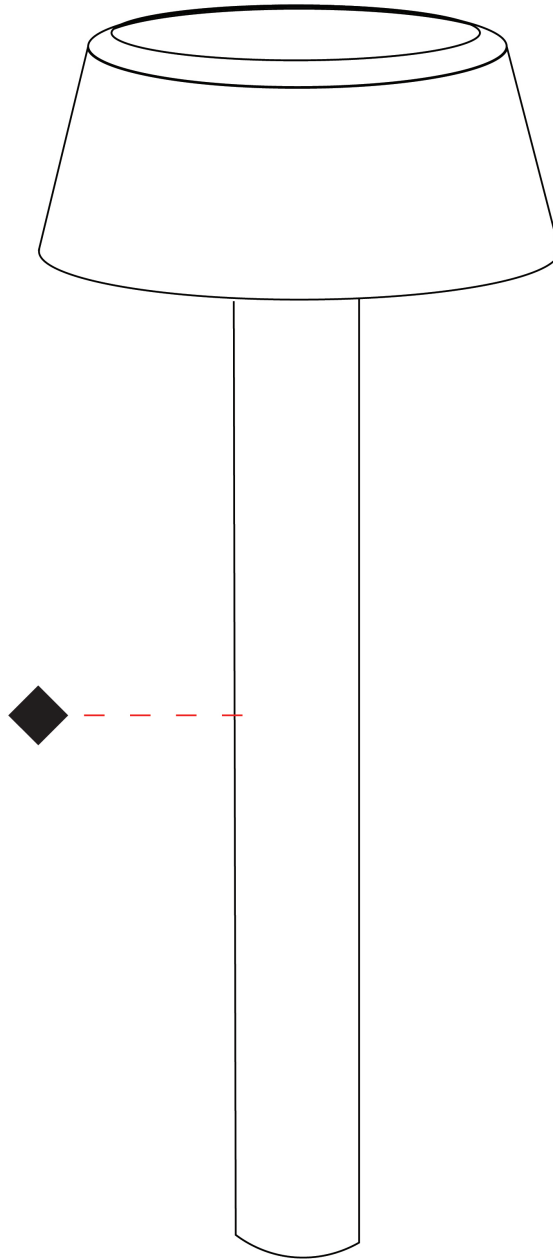

FONT POST

E9B280-

PROJECT _____

TYPE _____

SPECIFIER _____

QUANTITY _____

DATE _____

E