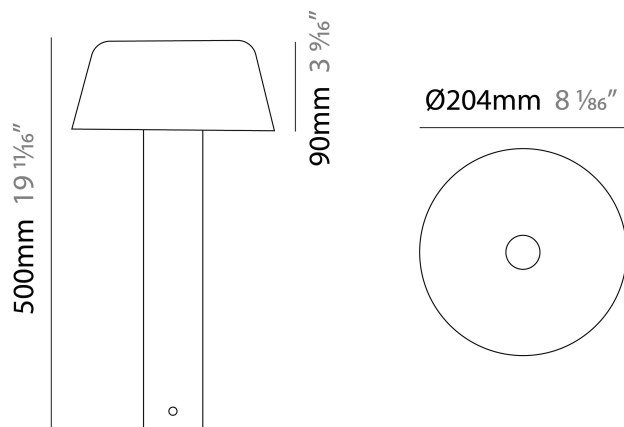

E9B278-

base number   Color   Finish
Temperature   Options

1. To build a product code in our configurator select the specify button on the base model # product page
2. To build a manual product code on this datasheet choose from the options listed below in blue font and add the suffix to the base model #

GENERAL

Series: Font
Brand: Platek
Division: Exterior
Mounting Type: Post
Mounting Location: Above Ground
Subcategory: Bollard

PHYSICAL

Shape: Drum
Diameter (mm): 204
Diameter (in): 8 1/8
Height (mm): 500
Height (in): 19 11/16
Light Distribution: Direct
Screws: A4 stainless steel
Diffuser: Extra Clear Flat Tempered Glass - 12mm / 1/2" thick
Fixture Finish: [BLK](#) / [WHI](#) / [GRY](#) / [COR](#) / [ANT](#) / [BRZ](#)
Fixture Material: Metal

ELECTRICAL

Lamp Type: LED
Input Wattage (W): 13.5
Total Output Wattage (W): 11.7
Dimming: Tri-Mode (Non-Dimming and Phase Dimming (120Vac only) and 0-10V Dimming)
Driver Included: Yes
Driver Location: Integrated
Driver Type: Constant Current - Universal
Driver Class: Class 2
Input Voltage (V): 120 - 277
Constant Current (MA): 350

LED

Number of LEDs: 4
Color Temperature (°K): [2700](#) / [3000](#) / [4000](#)
Max. Delivered Lumen (lm): 1055 / 1055 / 1110
Nominal Lumen (lm): 1680 / 1680 / 1740
CRI: >80 CRI
Lamp Life (hrs): 60000

OPTICAL

Optic°: Diffused
Beam Angle: 360

RATINGS AND CERTIFICATIONS

Certified By: Certified for North American Standards
IP rating: IP65
IK Rating: IK08
Upon Request: Higher Maximum Ambient Temperature