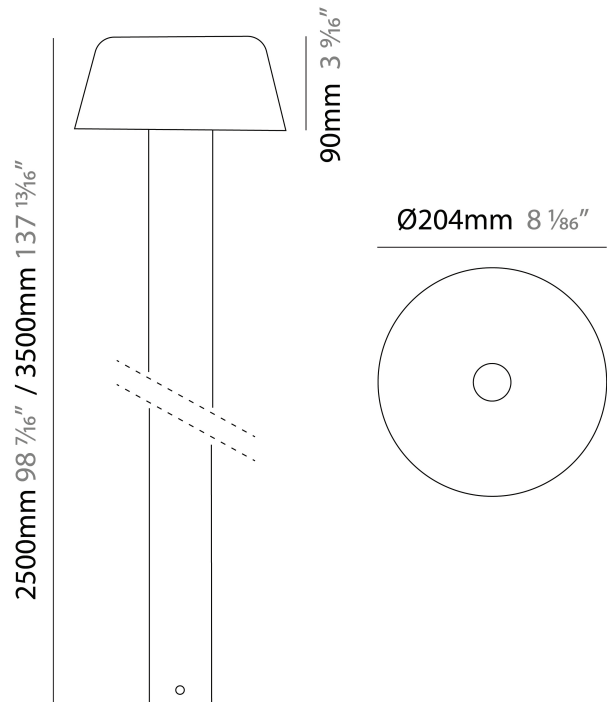

PROJECT
TYPE
SPECIFIER
QUANTITY
DATE

FONT POST

E9B283-

base number	Color	Finish
	Temperature	Options

1. To build a product code in our configurator select the specify button on the base model # product page
2. To build a manual product code on this datasheet choose from the options listed below in blue font and add the suffix to the base model #

GENERAL

Series: Font
Brand: Platek
Division: Exterior
Mounting Type: Post
Subcategory: Bollard

PHYSICAL

Shape: Drum
Diameter (mm): 204
Diameter (in): 8 1/16
Height (mm): 90
Height (in): 3 9/16
Light Distribution: Direct
Screws: A4 stainless steel
Diffuser: Extra Clear Flat Tempered Glass - 12mm / 1/2" thick
Fixture Finish: BLK / WHI / GRY / COR / ANT / BRZ
Fixture Material: Metal

ELECTRICAL

Lamp Type: LED
Input Wattage (W): 20
Dimming: Tri-Mode (Non-Dimming and Phase Dimming (120Vac only) and 0-10V Dimming)
Driver Included: Yes
Driver Location: Integrated
Driver Type: Constant Current - Universal
Driver Class: Class 2
Input Voltage (V): 120 - 277
Constant Current (MA): 700
Upon Request: Dimming upon request

LED

Number of LEDs: 8
Color Temperature (°K): 2700 / 3000 / 4000
Max. Delivered Lumen (lm): 1260
Nominal Lumen (lm): 1640
CRI: >80 CRI
Lamp Life (hrs): 60000

OPTICAL

Optic°: Diffused
Beam Angle: 360

RATINGS AND CERTIFICATIONS

Certified By: Certified for North American Standards
IP rating: IP65
IK Rating: IK08
Upon Request: Higher Maximum Ambient Temperature