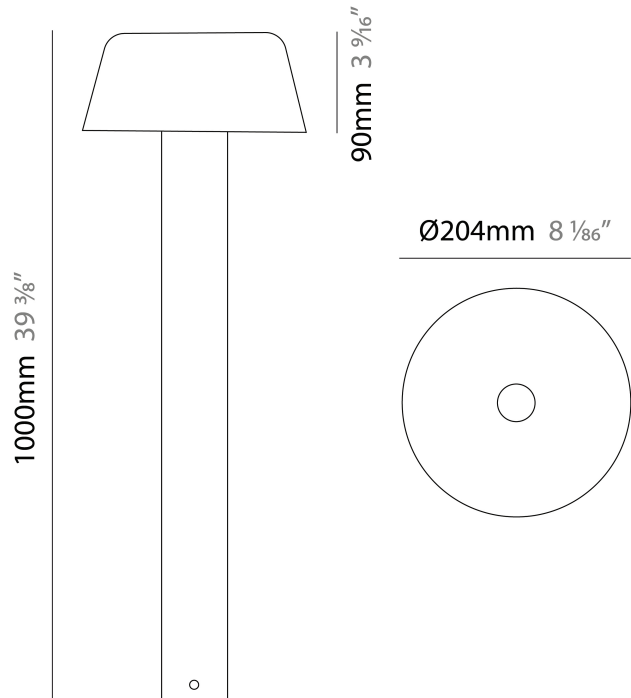

GENERAL

Series: Font _____
Brand: Platek _____
Division: Exterior _____
Mounting Type: Post _____
Mounting Location: Above Ground _____
Subcategory: Bollard _____

PHYSICAL

Shape: Drum _____
Diameter (mm): 204 _____
Diameter (in): 8 1/8 _____
Height (mm): 1000 _____
Height (in): 39 3/8 _____
Light Distribution: Direct _____
Screws: A4 stainless steel _____
Diffuser: Extra Clear Flat Tempered Glass - 12mm / 1/2" thick _____
Fixture Finish: [BLK](#) / [WHI](#) / [GRY](#) / [COR](#) / [ANT](#) / [BRZ](#) _____
Fixture Material: Metal _____

ELECTRICAL

Lamp Type: LED _____
Input Wattage (W): 8.3 _____
Dimming: Tri-Mode (Non-Dimming and Phase Dimming (120Vac only) and 0-10V Dimming) _____
Driver Included: Yes _____
Driver Location: Integrated _____
Driver Type: Constant Current - Universal _____
Driver Class: Class 2 _____
Input Voltage (V): 120 - 277 _____
Constant Current (MA): 500 _____
Upon Request: Dimming upon request _____

LED

Number of LEDs: 4 _____
Color Temperature (°K): [2700](#) / [3000](#) / [4000](#) _____
Max. Delivered Lumen (lm): 530 / 520 / 540 _____
Nominal Lumen (lm): 820 / 820 / 860 _____
CRI: >80 CRI _____
Lamp Life (hrs): 60000 _____

OPTICAL

Optic: Street _____
Beam Angle: 180 _____

RATINGS AND CERTIFICATIONS

Certified By: Certified for North American Standards _____
IP rating: IP65 _____
IK Rating: IK08 _____
Upon Request: Higher Maximum Ambient Temperature _____